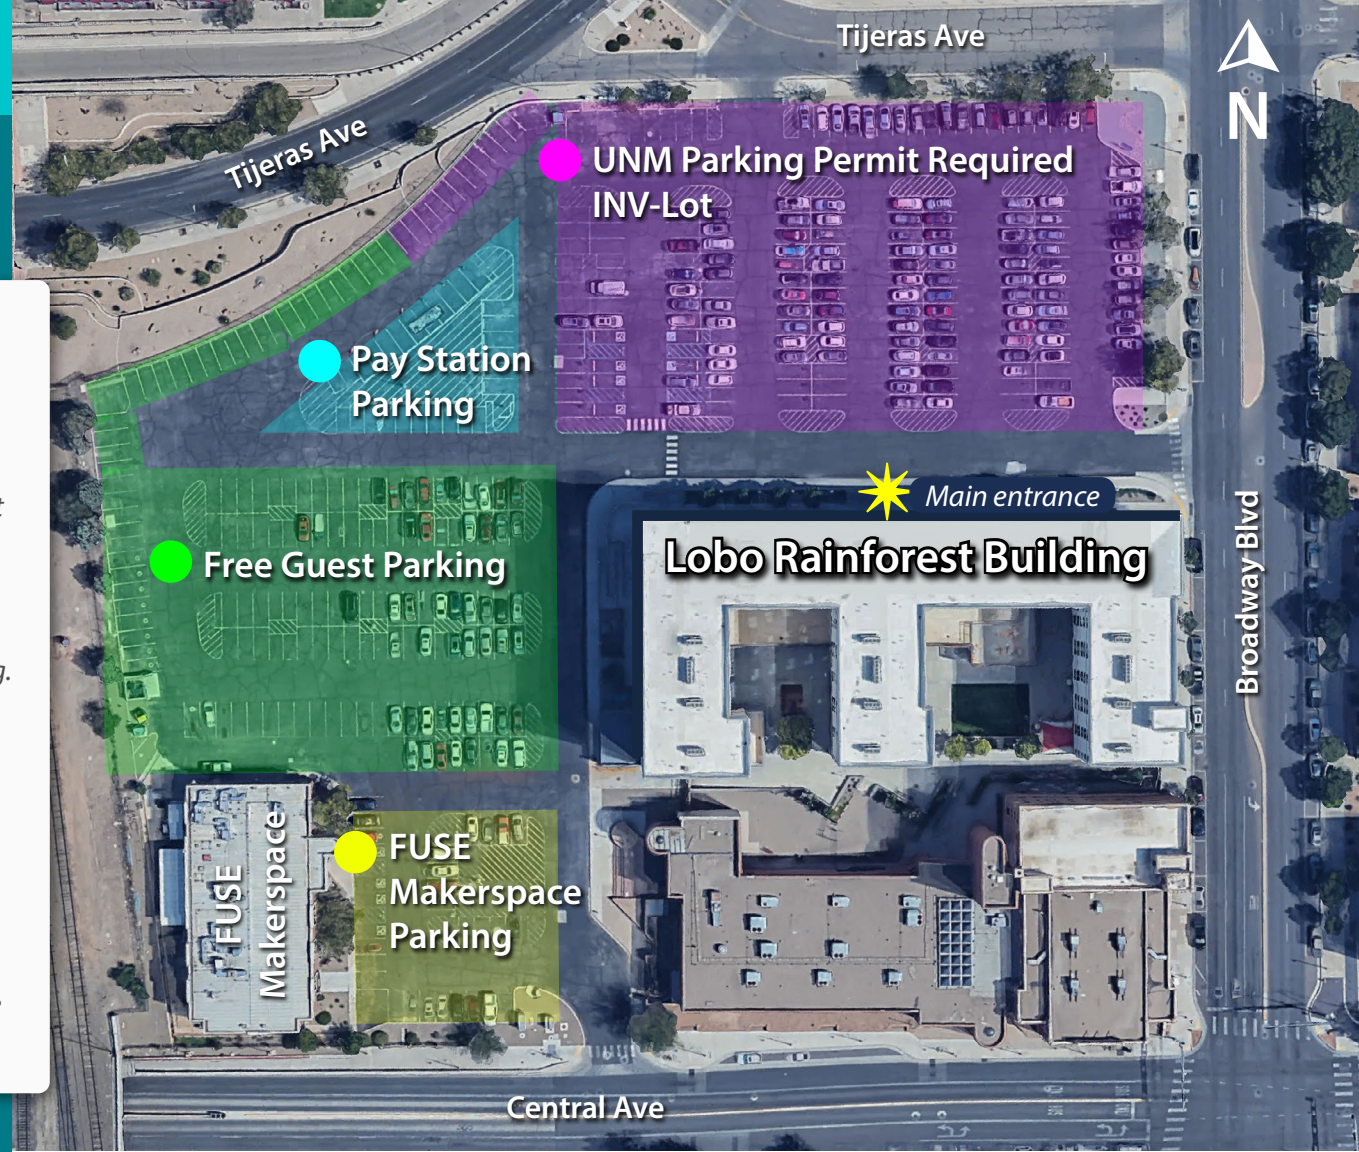

# PARKING MAP

## Lobo Rainforest Building (LRB)

**UNM Parking Permit Required (INV-Lot)**  
*Reserved for student residents and building tenants, INV-Lot requires a permit to park. Cars without a permit will be subject to fines from UNM PATS.*

**Pay Station Parking**  
*Follow the instructions at the pay machine for hourly parking. For guests of the building, see free guest parking in green.*

**Free Guest Parking**  
*Intended for guests, park in any open space not otherwise marked.*

**FUSE Makerspace**  
*These spots are reserved for the FUSE Makerspace building.*

Tijeras Ave

Tijeras Ave

UNM Parking Permit Required  
INV-Lot

Pay Station  
Parking

Free Guest Parking

Main entrance

Lobo Rainforest Building